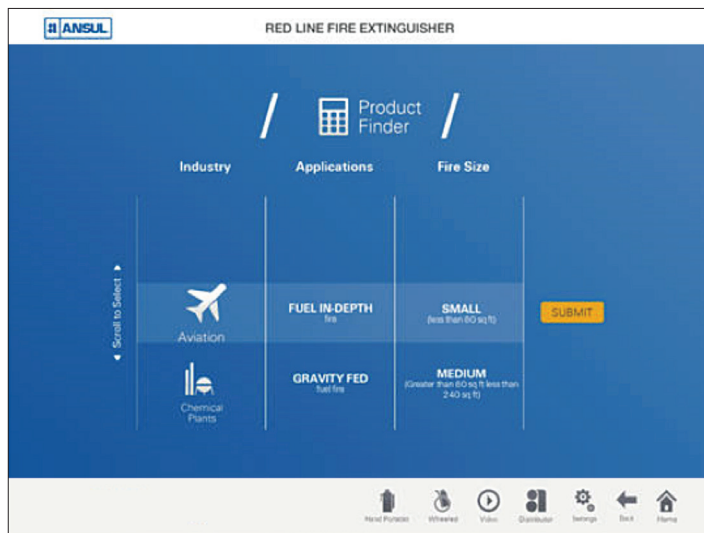

RED LINE Mobile Application Quick-Start Guide

With the new RED LINE Mobile Application, you can...

- Quickly and easily generate a list of premium ANSUL® RED LINE fire extinguishers to fit your needs
- Target specific industries and their corresponding fire hazards
- Display and distribute detailed model specifications
- View an informative video about RED LINE fire extinguishers
- Link to Authorized ANSUL Distributors offering RED LINE products

How does the RED LINE Mobile Application work?

There are two ways to generate a list of RED LINE hand portable and wheeled extinguishers . . .

- 1) Using the "Product Finder" tool, select the appropriate Industry, Application and Fire Size. Then tap "SUBMIT" to generate a list of appropriate models based on your selection.

OR

- 2) Select the hand portable or wheeled extinguisher option to display a list of the available models. (Depending on your device, tap on the icon or drop-down list.)

From your selections, tap on an individual model to display a page containing the model name, image and detailed specifications. With a WiFi connection, you can email one or more of the selected specification pages directly from the app.